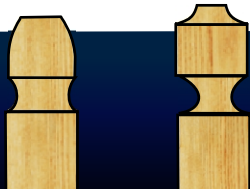

Arch Picket

SPLIT RAIL

Three Rail

Two Rail

Split Rail with Wire

Dover

Bayview

Have a rustic look to them that provides a great accent to landscaping while helping to define and protect property lines.

VINYL

Beauty and durability to last a lifetime maintenance free available in a variety of styles and colors

Privacy Top Picket

Privacy Scallop Closed Picket

Solid Privacy

Semi Privacy

Space Picket

Combined Vinyl